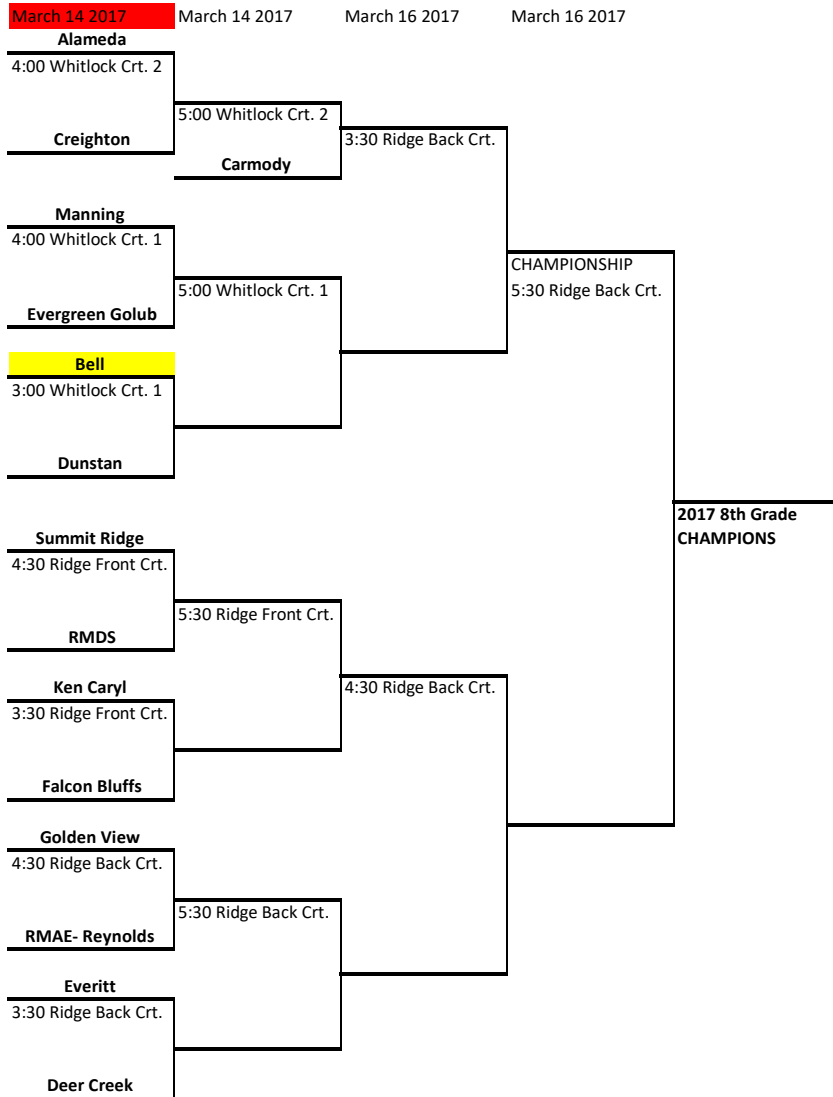

MSSP 8th Grade BOYS Tournament

Ridge Recreation Center- 6613 S. Ward St. Littleton, 80127
 Whitlock Recreation Center- 1553 Dover St. Lakewood, 80215

***Overtime Rules: If a game ends regulation in a tie, a 3-minute overtime period will be played.
 If still tied, we will have a jump ball and the game will be sudden death, next point wins.***
 The MSSP Basketball Tournament is Single Elimination.