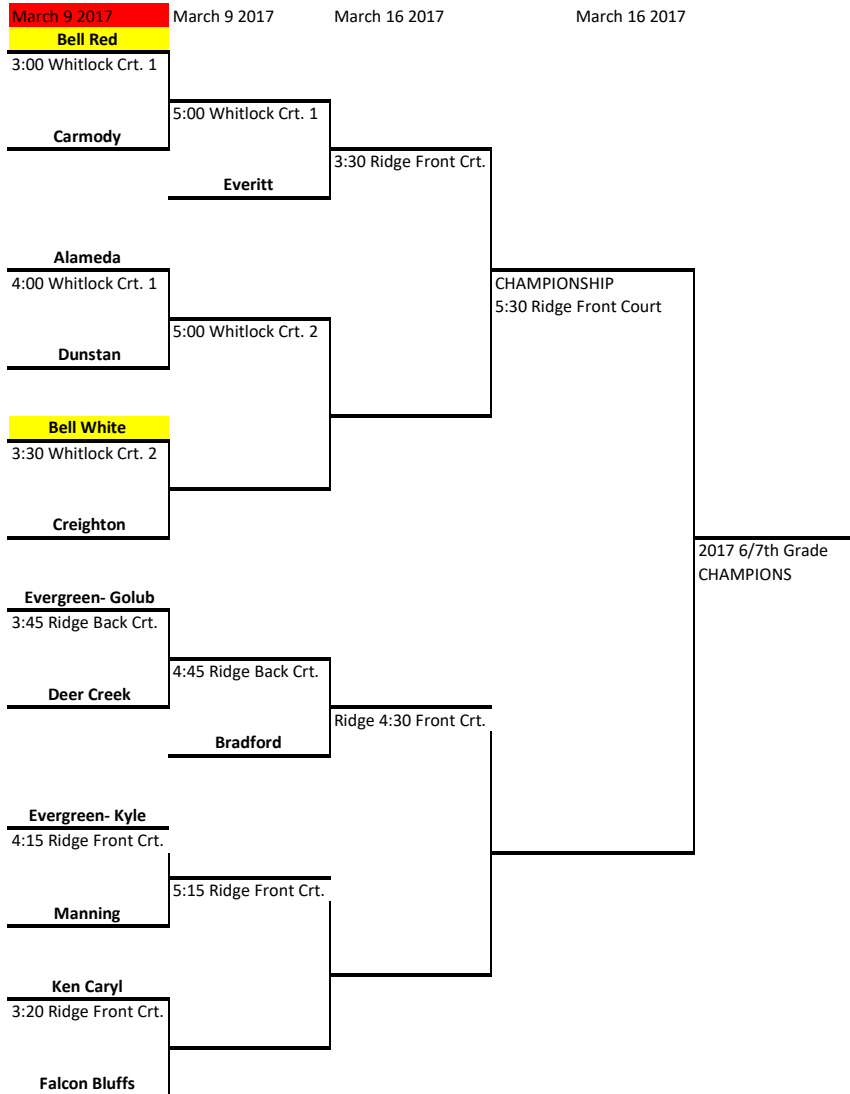

MSSP 6/7th Grade BOYS Tournament

Ridge Recreation Center- 6613 S. Ward St. Littleton, 80127

Whitlock Recreation Center- 1553 Dover St. Lakewood, 80215

***Overtime Rules: If a game ends regulation in a tie, a 3-minute overtime period will be played.
 If still tied, we will have a jump ball and the game will be sudden death, next point wins.***
 The MSSP Basketball Tournament is Single Elimination.