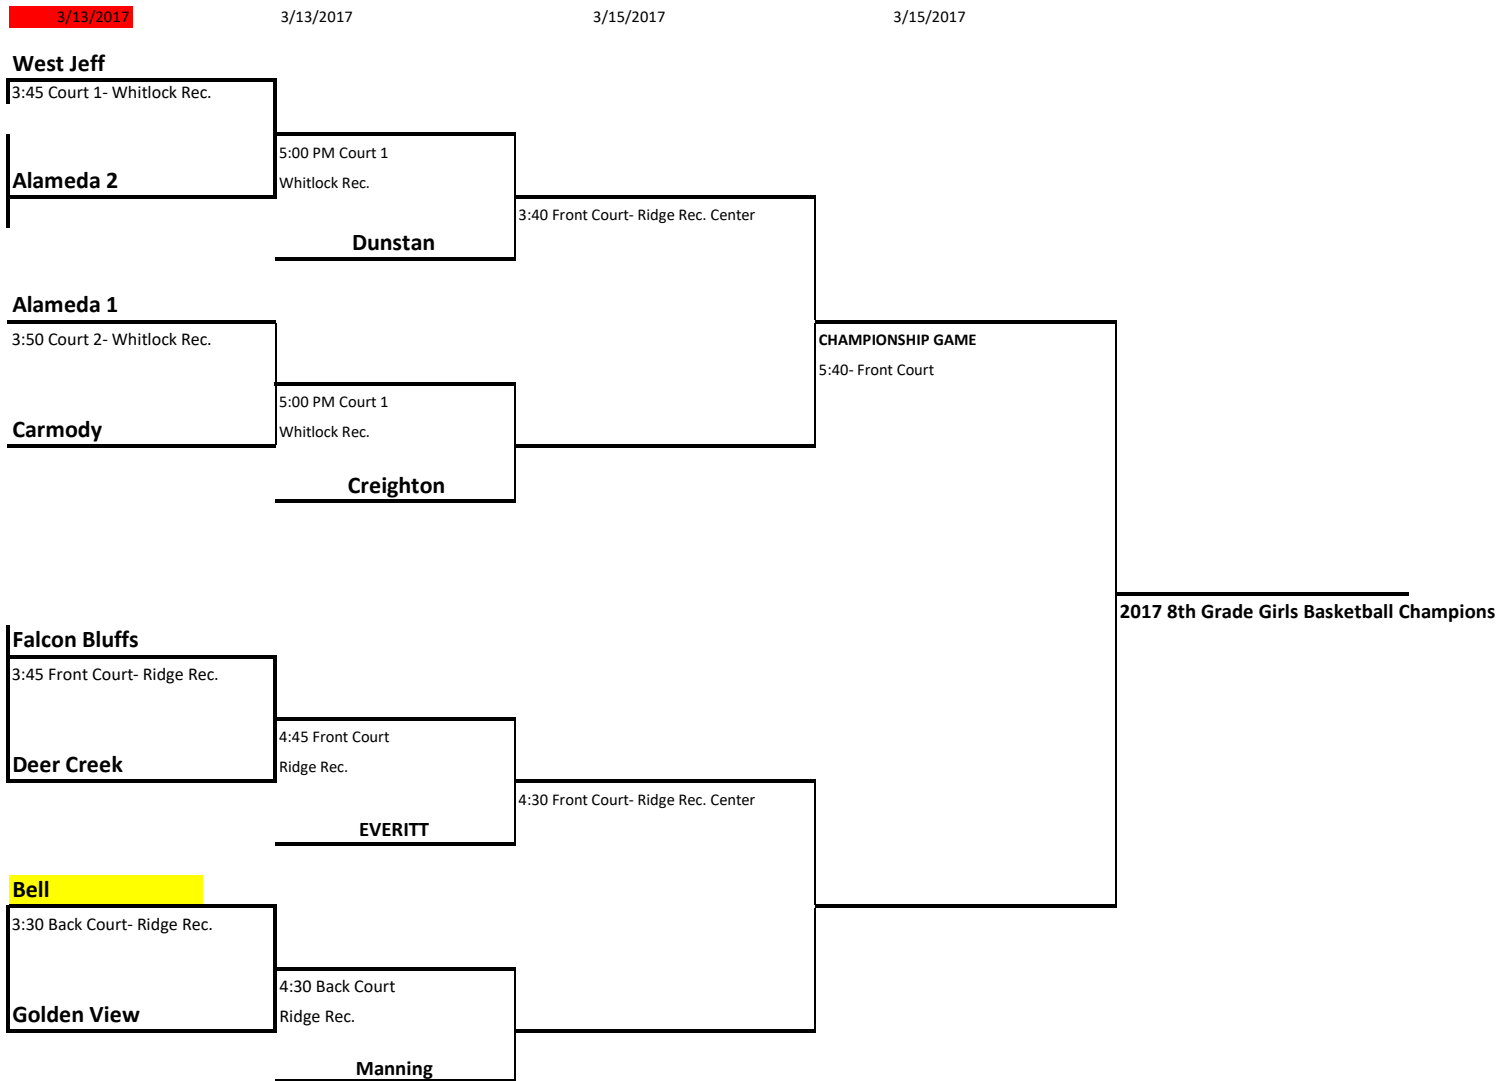

MSSP 8TH GRADE GIRLS TOURNAMENT- RIDGE REC CENTER/ WHITLOCK REC CENTER

Ridge Recreation Center - 6613 S. Ward St., Littleton, 80123, Whitlock Recreation Center- 1553 Dover St. Lakewood, 80215

Game Times are approximate and games may start earlier than time listed.

Overtime Rules: If a game ends regulation in a tie, a 3-minute overtime period will be played. If still tied, we will have a jump ball and the game will be sudden death, next point wins.
The MSSP Basketball Tournament is Single Elimination.